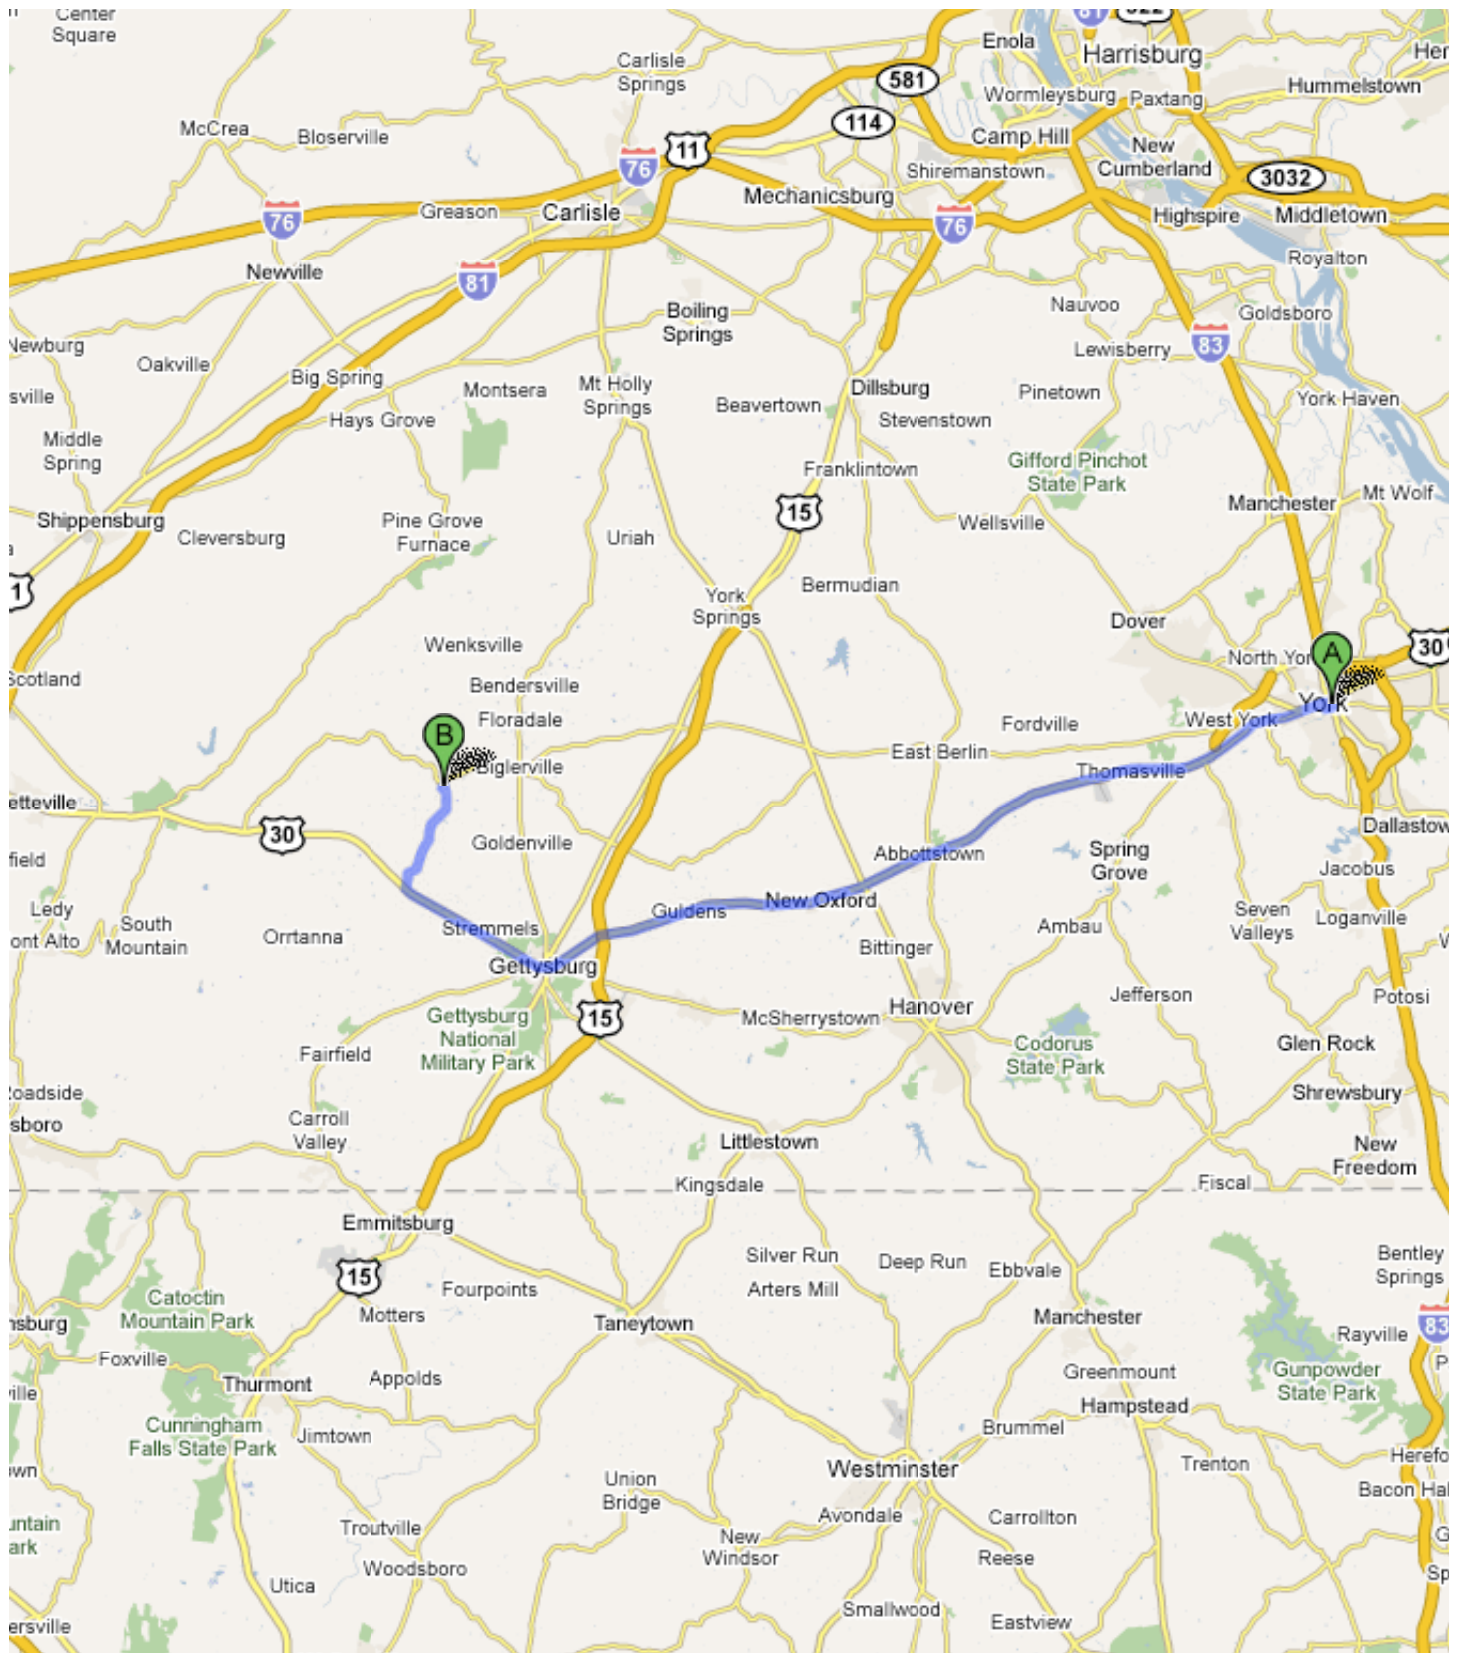

# Close-up Map of Arndstville

# From Harrisburg and Points North

## Driving directions to Chestnut St, Biglerville, PA 17307

 114 Walnut St  
Harrisburg, PA 17101

- |  |         |
|--|---------|
| 1. Head <b>southwest</b> on <b>Walnut St</b><br>toward <b>Keystone Plaza</b>                   | 230 ft  |
| 2. Turn <b>left</b> at <b>N Front St</b>   | 0.5 mi  |
| 3. Merge onto <b>I-83 S</b> via the ramp to<br><b>York</b>                                     | 1.6 mi  |
| 4. Continue on <b>PA-581 W</b> (signs for<br><b>PA-581 W/Camp Hill/</b><br><b>Gettysburg</b> ) | 2.4 mi  |
| 5. Take exit <b>5B</b> to merge onto <b>US-</b><br><b>15 S</b> toward <b>Gettysburg</b>        | 22.9 mi |
| 6. Take the exit toward<br><b>Heidlersburg</b>   | 0.3 mi  |
| 7. Merge onto <b>Heidlersburg Rd/PA-</b><br><b>234 Turn right</b><br>Continue to follow PA-234 | 7.8 mi  |
| 8. Turn <b>left</b> at <b>Arendtsville Rd/PA-</b><br><b>234</b><br>Continue to follow PA-234   | 1.3 mi  |
| 9. Turn <b>left</b> at <b>Gettysburg St</b>  | 0.2 mi  |
| 10. Turn <b>right</b> at <b>Chestnut St</b>  | 348 ft  |

# From York and Points South