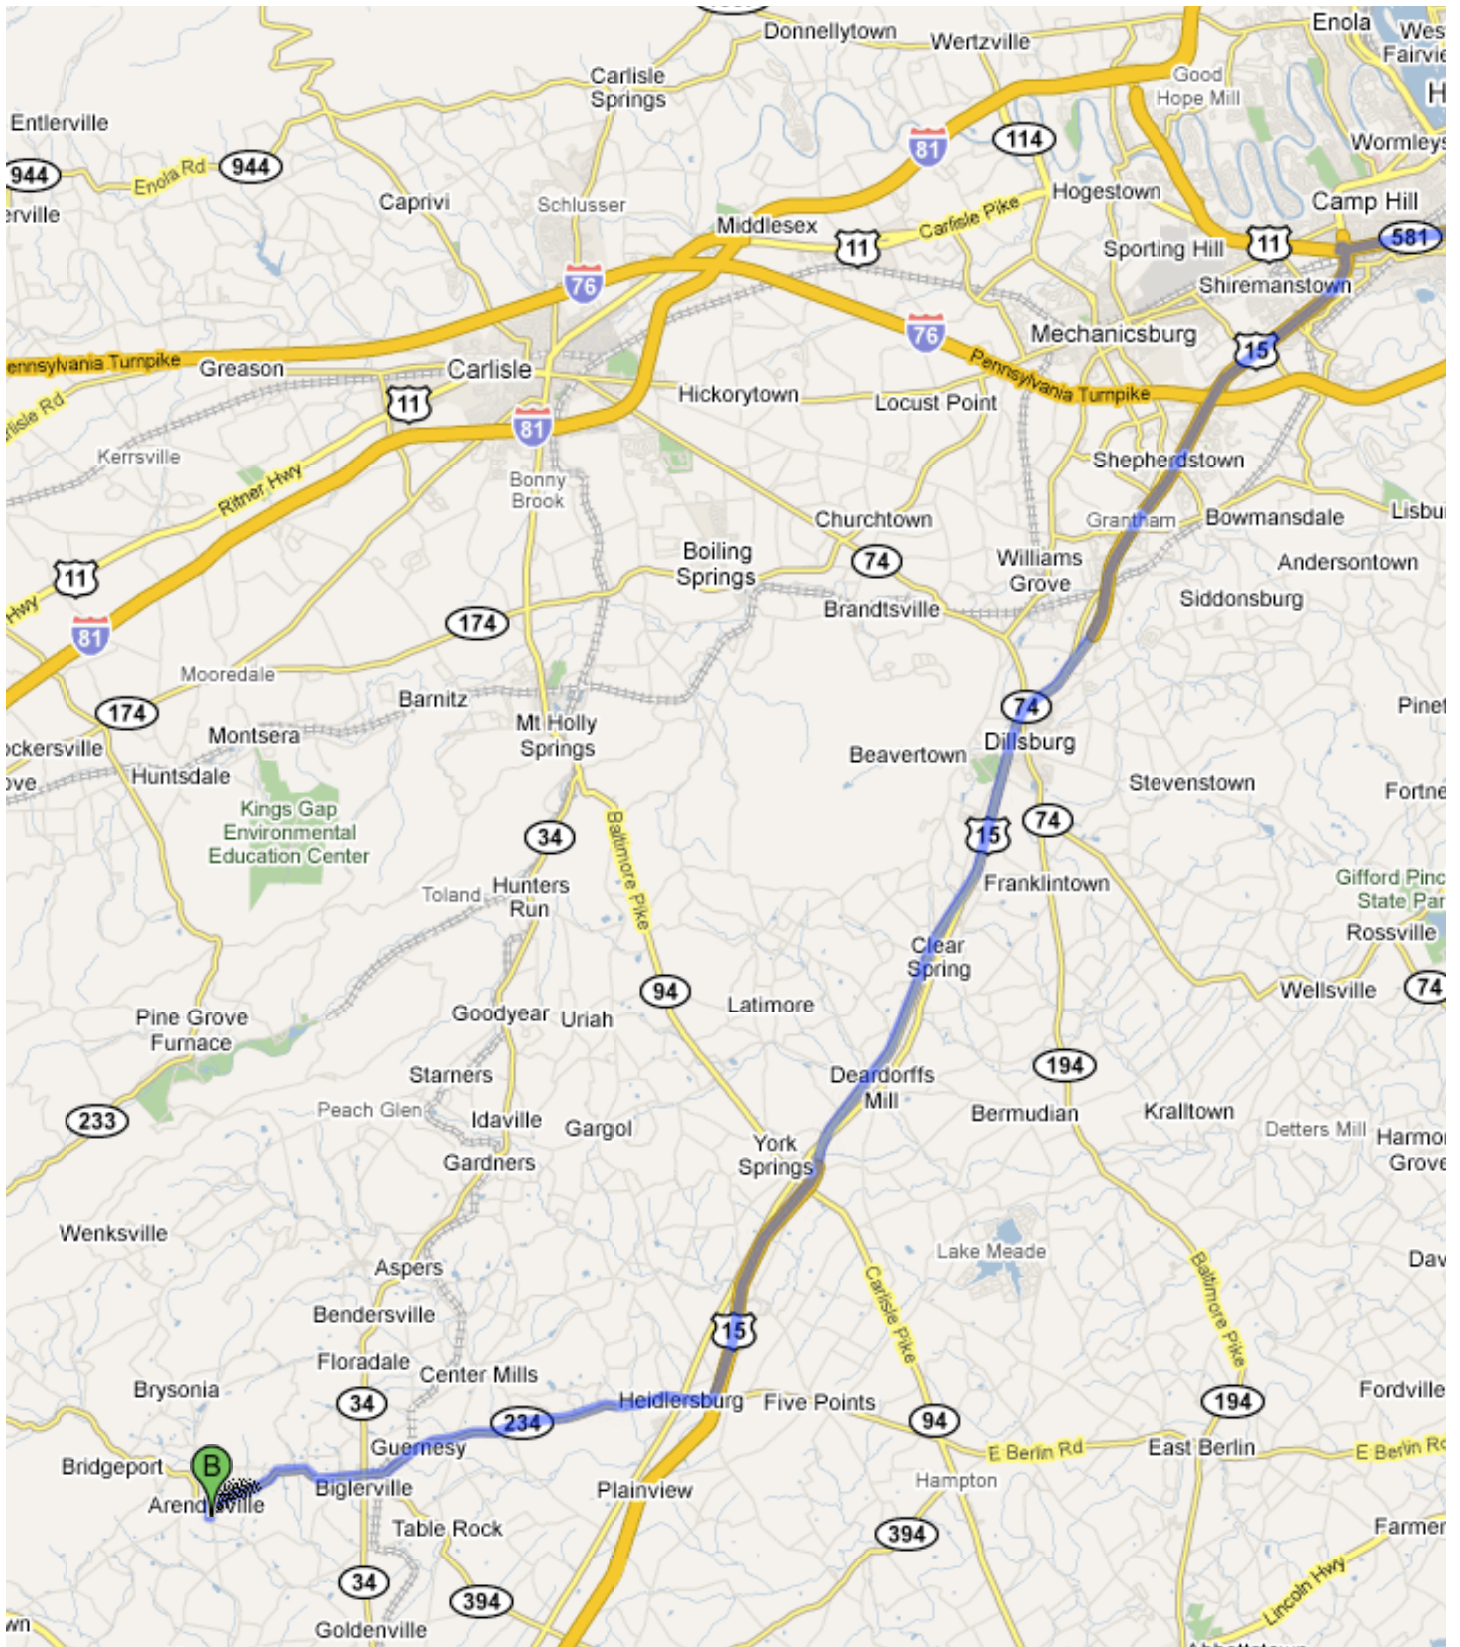

# Close-up Map of Arndstville

# From Harrisburg and Points North

## Driving directions to Chestnut St, Biglerville, PA 17307

 114 Walnut St  
Harrisburg, PA 17101

- |  |         |
|--|---------|
| 1. Head <b>southwest</b> on <b>Walnut St</b><br>toward <b>Keystone Plaza</b>                   | 230 ft  |
| 2. Turn <b>left</b> at <b>N Front St</b>   | 0.5 mi  |
| 3. Merge onto <b>I-83 S</b> via the ramp to<br><b>York</b>                                     | 1.6 mi  |
| 4. Continue on <b>PA-581 W</b> (signs for<br><b>PA-581 W/Camp Hill/</b><br><b>Gettysburg</b> ) | 2.4 mi  |
| 5. Take exit <b>5B</b> to merge onto <b>US-</b><br><b>15 S</b> toward <b>Gettysburg</b>        | 22.9 mi |
| 6. Take the exit toward<br><b>Heidlersburg</b>   | 0.3 mi  |
| 7. Merge onto <b>Heidlersburg Rd/PA-</b><br><b>234 Turn right</b><br>Continue to follow PA-234 | 7.8 mi  |
| 8. Turn <b>left</b> at <b>Arendtsville Rd/PA-</b><br><b>234</b><br>Continue to follow PA-234   | 1.3 mi  |
| 9. Turn <b>left</b> at <b>Gettysburg St</b>  | 0.2 mi  |
| 10. Turn <b>right</b> at <b>Chestnut St</b>  | 348 ft  |

# From York and Points South